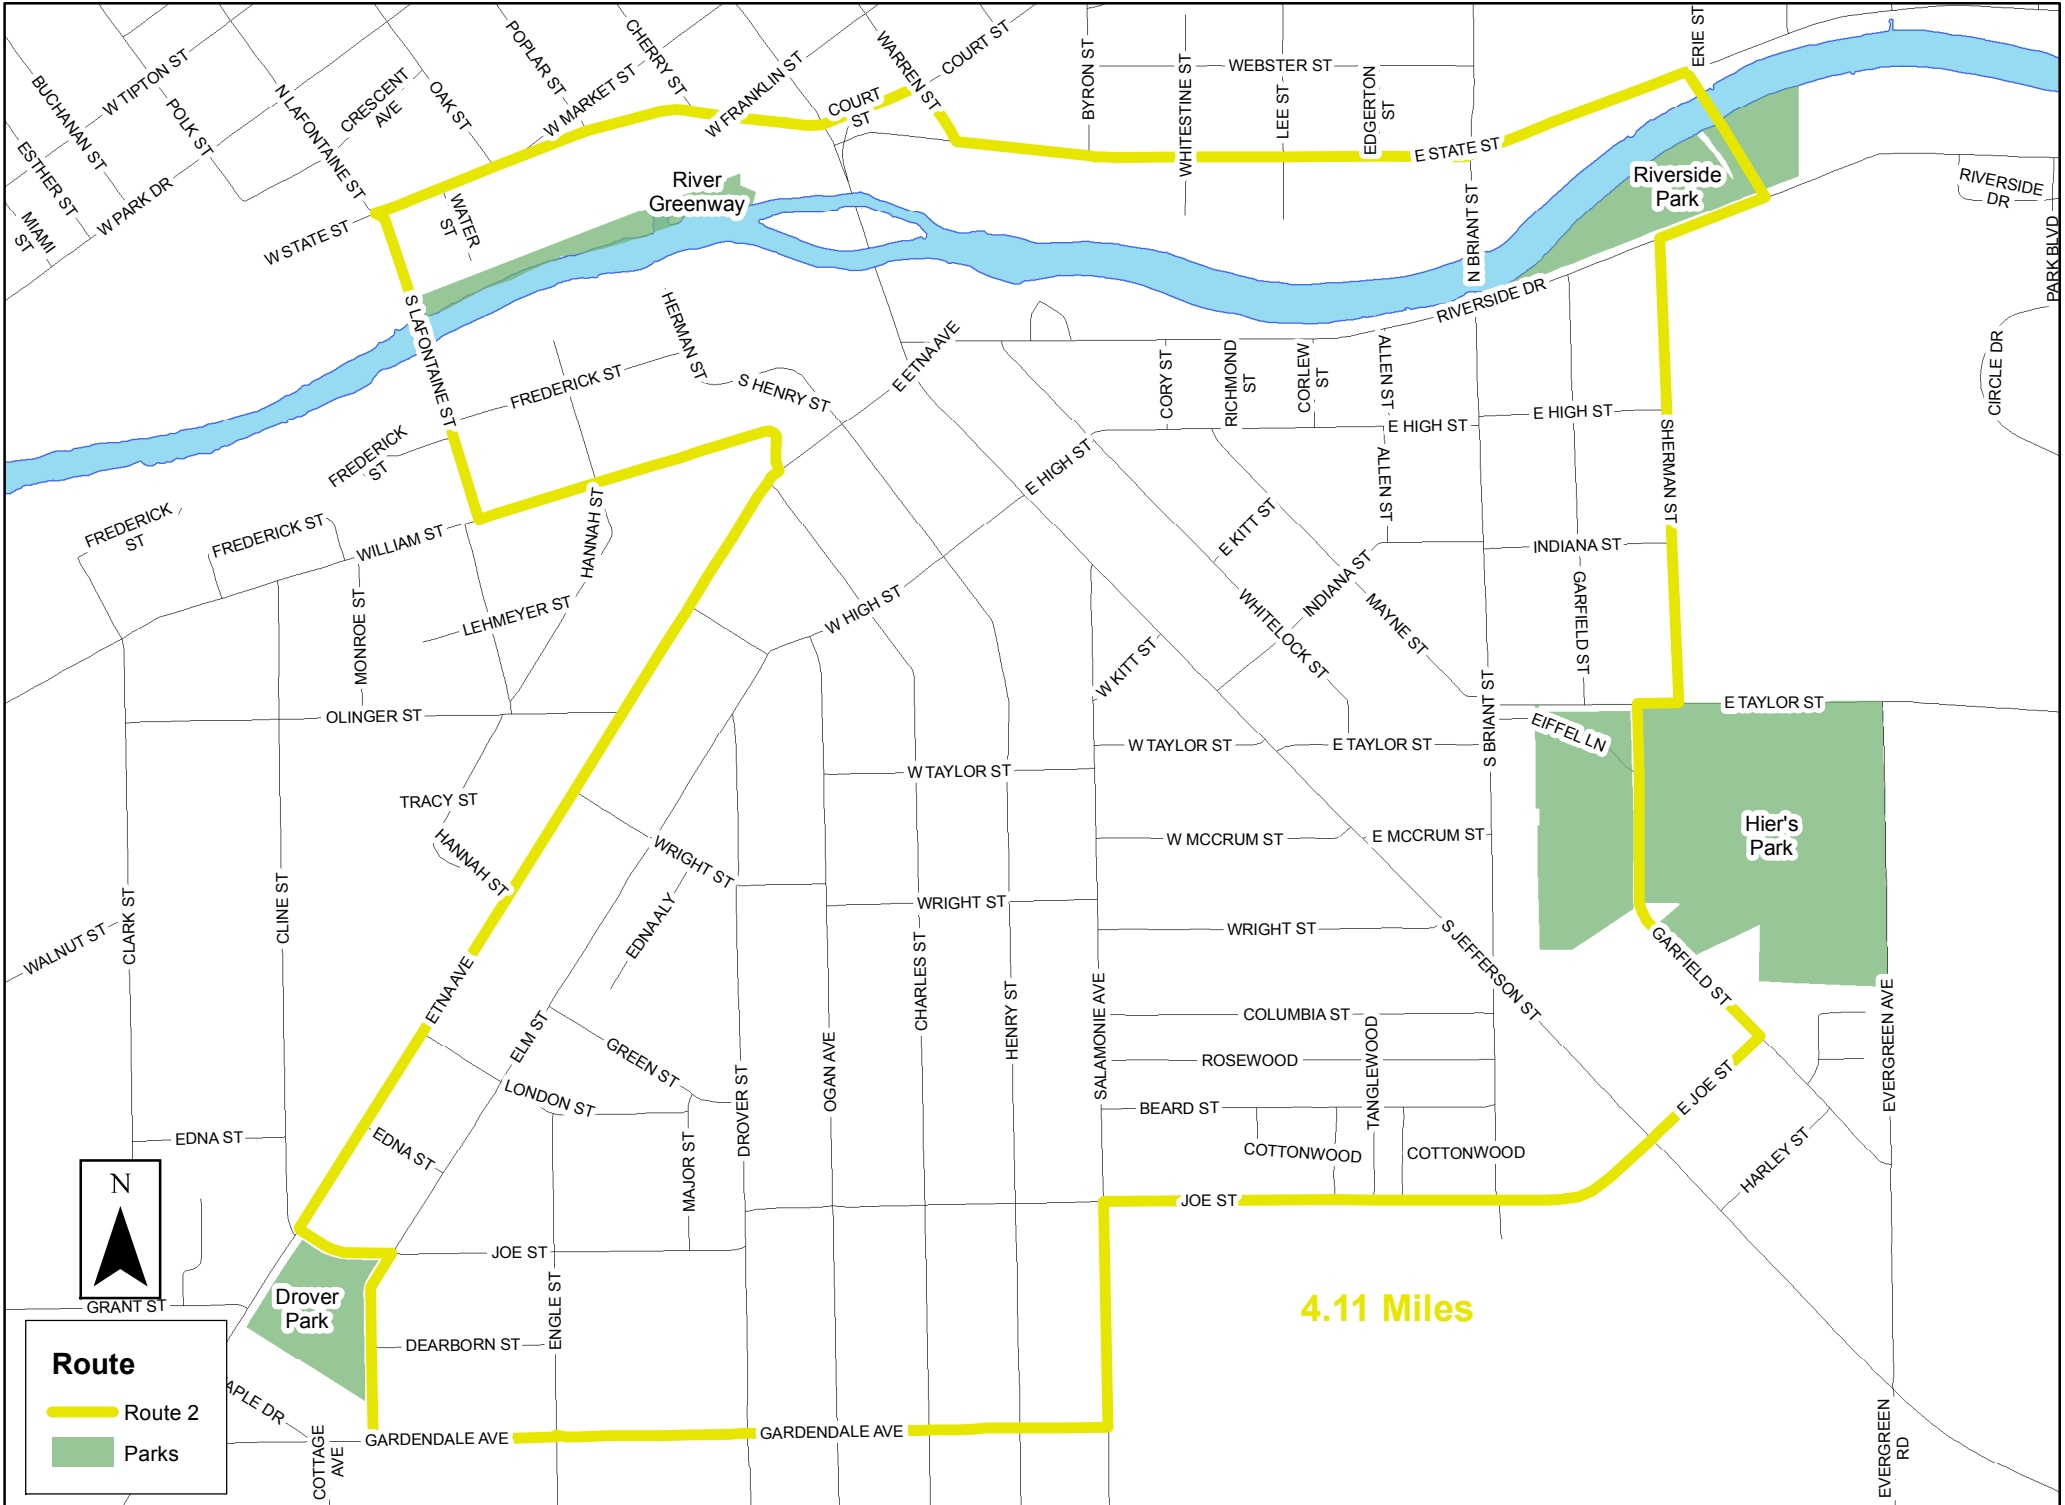

Bike Route 2

4.11 Miles

Route

- Route 2
- Parks