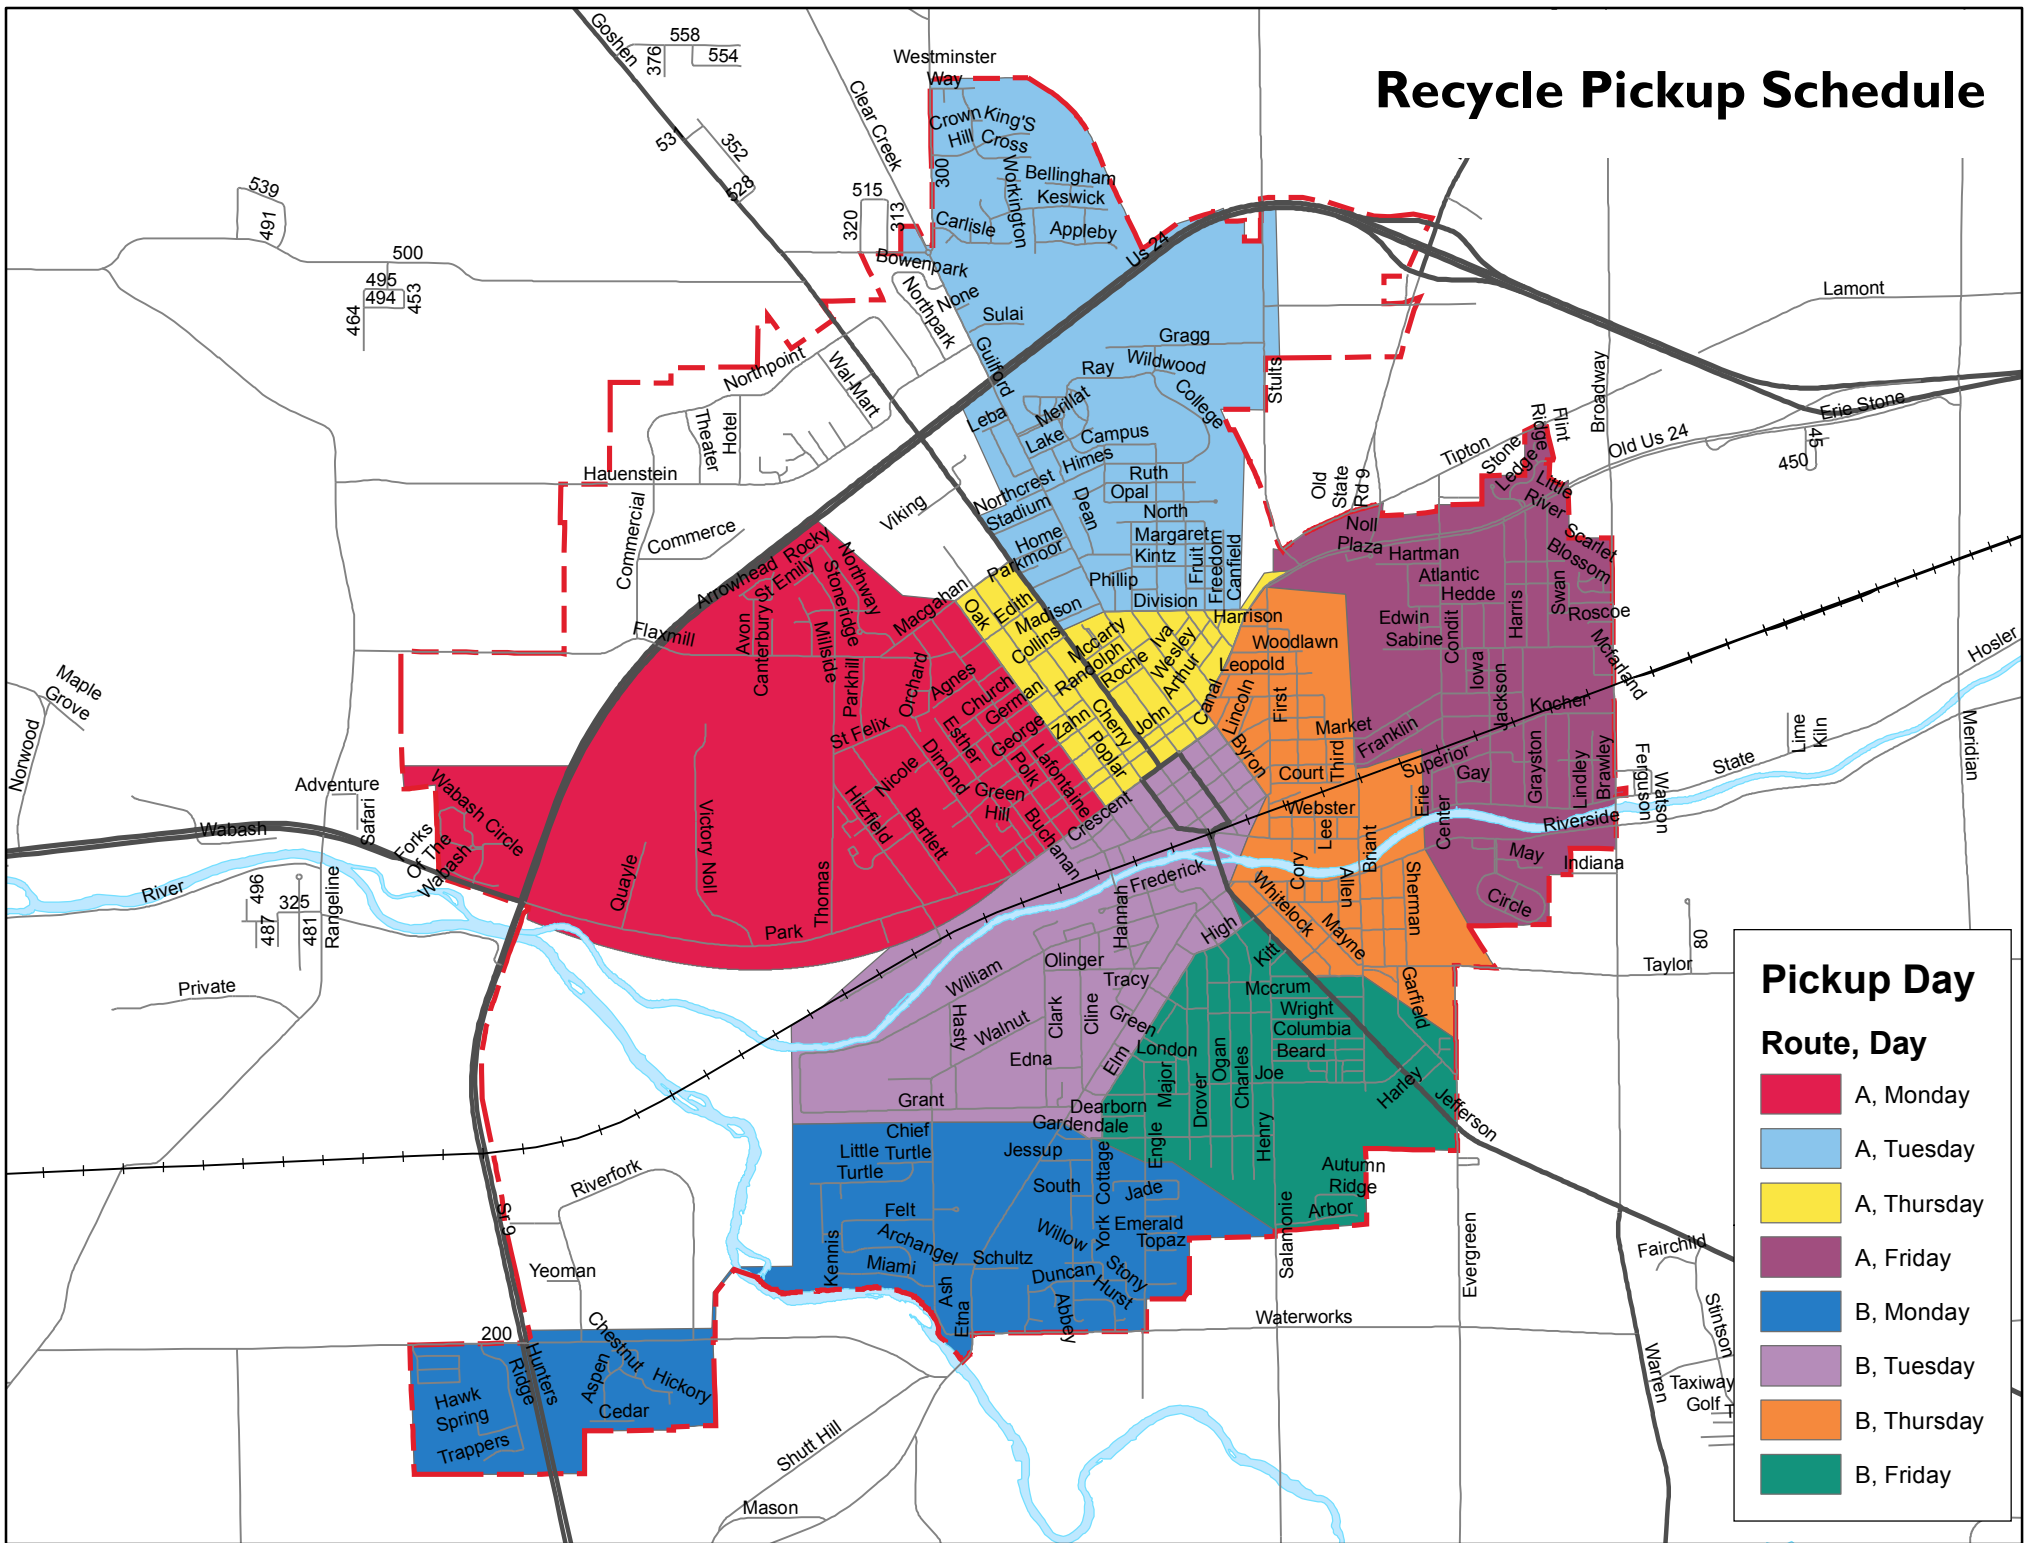

Recycle Pickup Schedule

Pickup Day	
Route, Day	
	A, Monday
	A, Tuesday
	A, Thursday
	A, Friday
	B, Monday
	B, Tuesday
	B, Thursday
	B, Friday